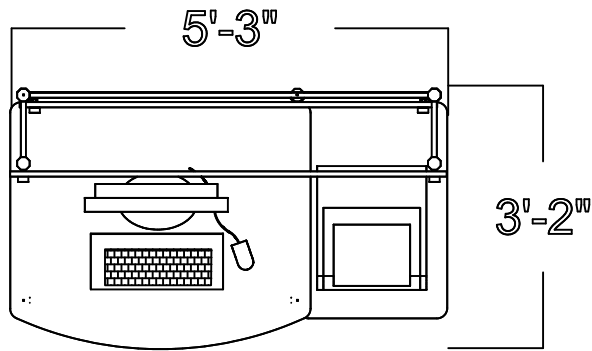

NOTE:

ALL METAL IS SILVER.

ALL PANELS ARE BLACK TUFF COAT UNLESS OTHERWISE NOTED.

ALL COUNTERTOPS ARE WHITE MELAMINE UNLESS OTHERWISE NOTED.

GRAPHICS:

- ① - (1) 63" x 18" Printed on 1/2" black gator board
- ② - (1) 60" x 63" Printed on 1/2" black gator board
- ③ - (1) 38-1/8" x 30-1/4" Printed on 1/4" black foamcore
- ④ - (1) 57-7/8" x 14-3/4" Printed on 1/4" black foamcore
- ⑤ - (1) 57-7/8" x 58-1/8" Printed on 1/4" black foamcore

TOP VIEW

11'-6" HIGH

ISOMETRIC (FRONT)

ISOMETRIC (REAR)